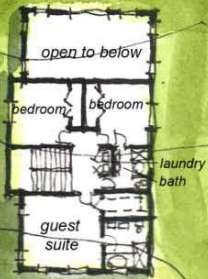

# Barn House

Barn House  
7,350 sf

Basement Floor  
2,050 sf

Second Floor  
2,650 sf

First Floor  
2,650 sf

Barn Imagery

MODERN PRAIRIE

MODERN PRAIRIE IMAGERY

CONTEMPORARY

**f** SEROSUN  
FARMS  
**funke.** architects

CONTEMPORARY IMAGERY

**BARN COTTAGE**

BARN COTTAGE

SECOND FLOOR (OPTIONAL)  
800 SF

FIRST FLOOR  
1,200 SF

SCALE

# Farm House

*Farm House*  
4,650 sf

*Basement Floor*  
1550 sf

*Second Floor*  
1550 sf

*First Floor*  
1550 sf

*Farm house Imagery*

Serosun Farms.

COTTAGE

Cottage

*Cottage*  
3,025 sf

*Basement Floor*  
(Finished 1,500 sf)

*Second Floor*  
1,000 sf

*First Floor*  
2,025 sf

*Farm house Imagery*

CRAFTSMAN

CRAFTSMAN