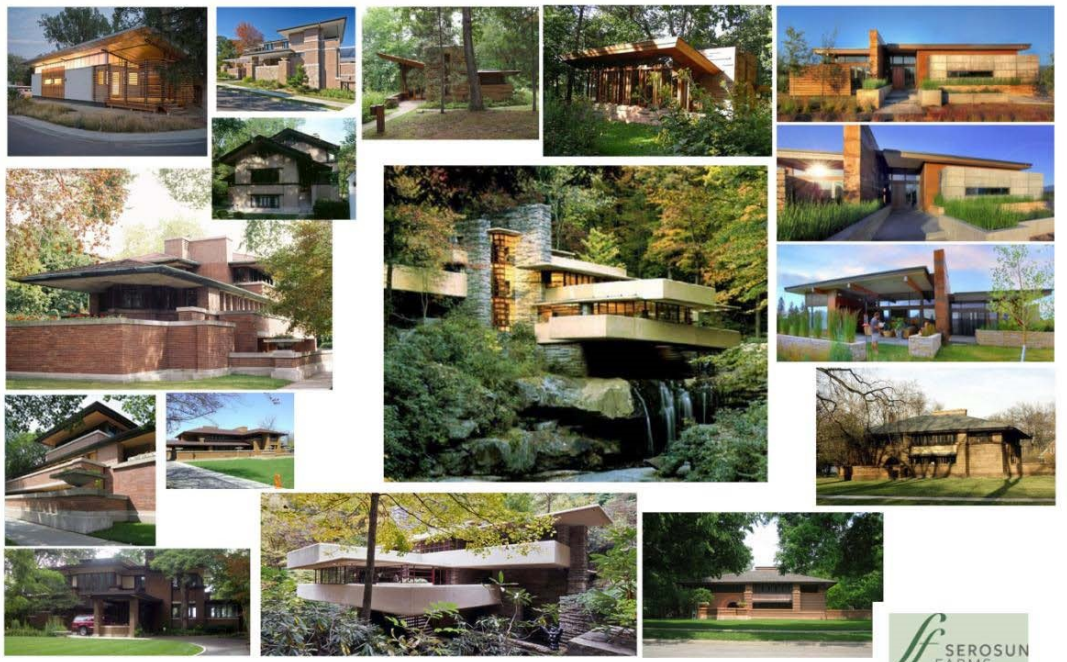

# Barn House

Barn House  
7,350 sf

Basement Floor  
2,050 sf

Second Floor  
2,650 sf

First Floor  
2,650 sf

Barn Imagery

MODERN PRAIRIE

MODERN PRAIRIE IMAGERY

CONTEMPORARY

**f** SEROSUN  
FARMS  
**funke.** architects

CONTEMPORARY IMAGERY

**BARN COTTAGE**

BARN COTTAGE

SECOND FLOOR (OPTIONAL)  
800 SF

FIRST FLOOR  
1,200 SF

SCALE

Barn Imagery

SEROSUN FARM

Farm House